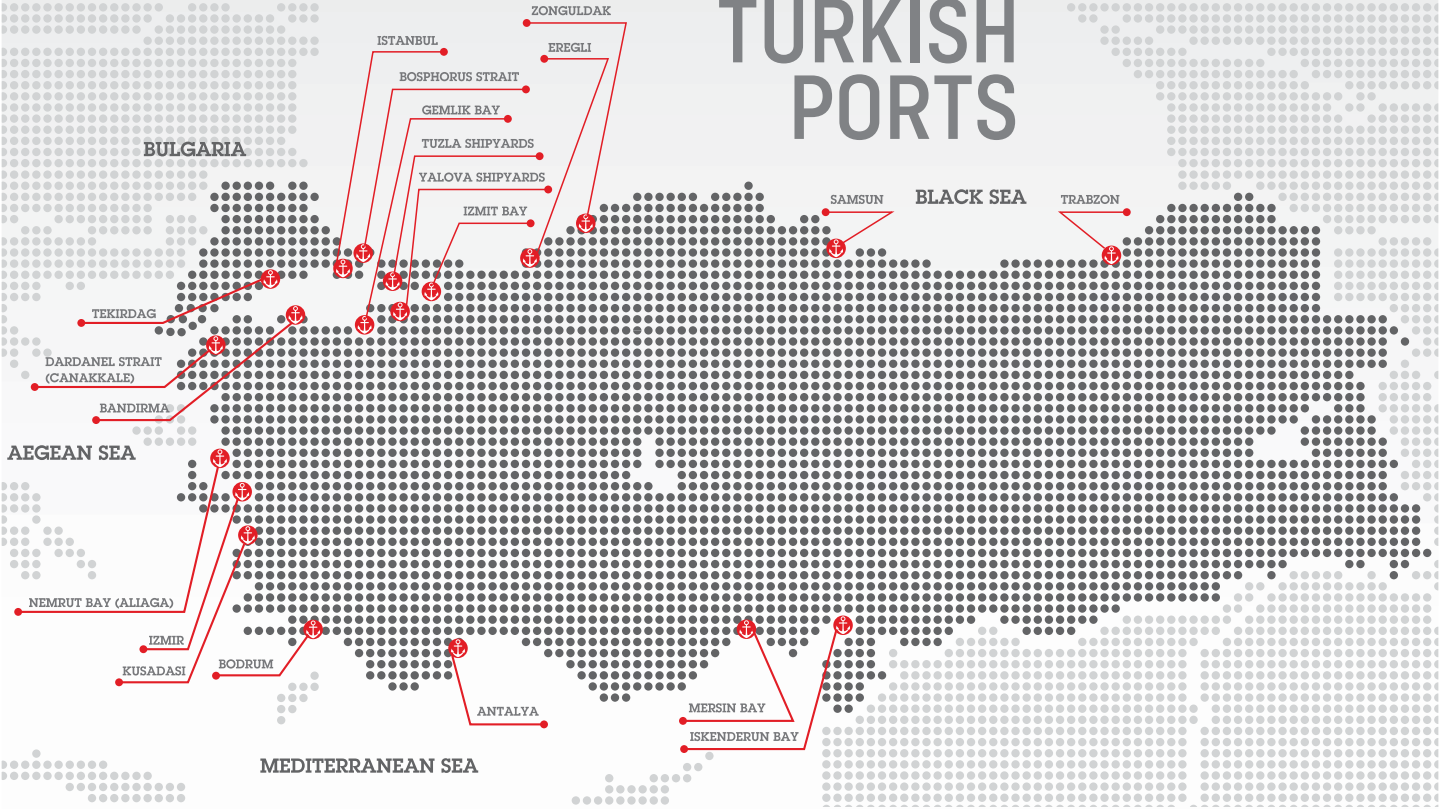

ODIN

SHIP SUPPLY

TURKISH PORTS

- 📍 Yayla Mahallesi Hatboyu Cad. No: 56H,
  34944 Tuzla / İstanbul - TÜRKİYE
- ☎ +90 216 514 82 62 (pbx)
- ✉ info@odinshipsupply.com
- 🌐 www.odinshipsupply.com