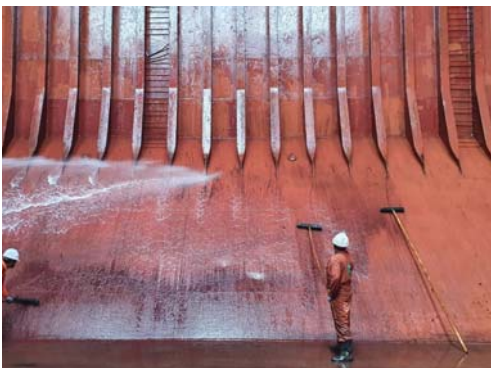

DRYDOCK MANAGEMENT

- Overhauling and Reconditioning
- Underwater Repair and Inspection
- Anchor Chain Replacement
- Tank Cleaning and Gas Freeing
- Turbo Charges & Separators Overhaul and Repairs